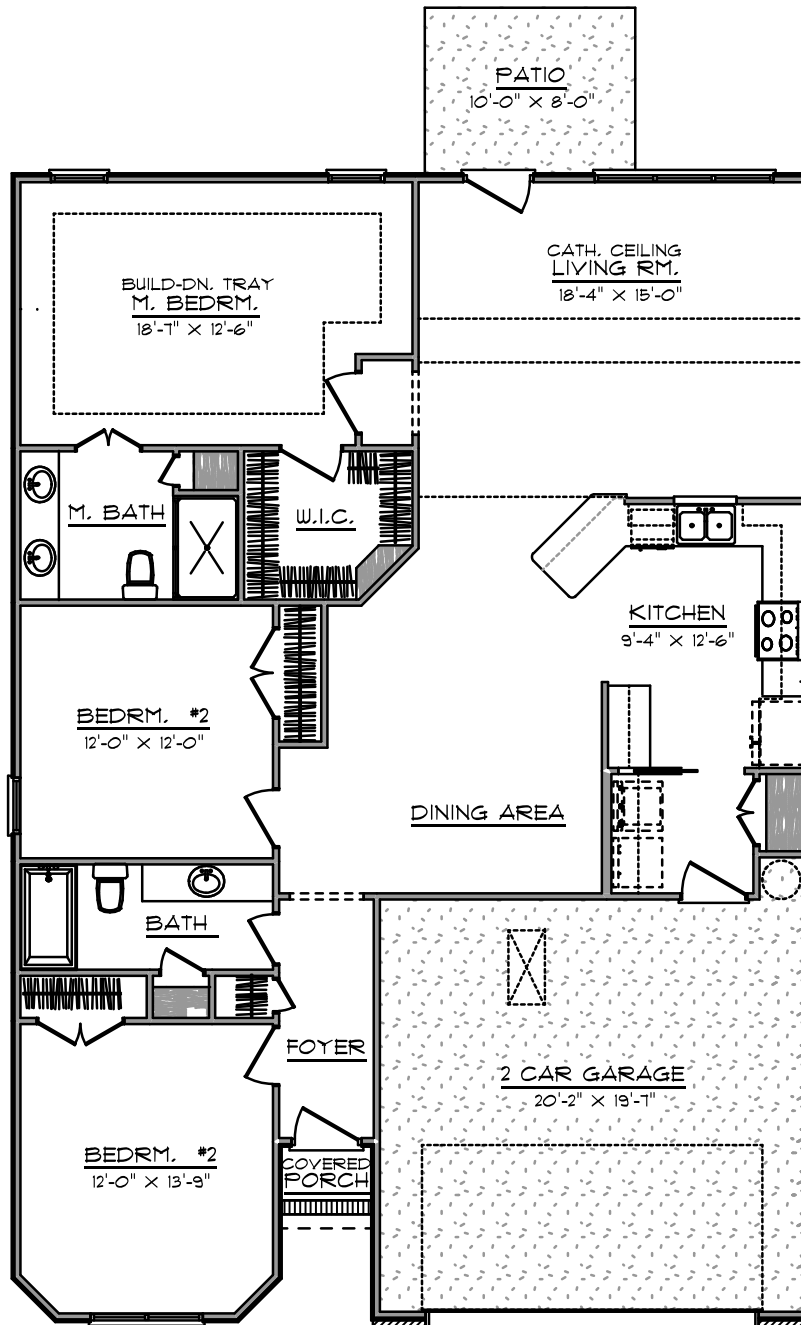

The Village at *Lake Michael*

THE "ULTIMATE ONE LEVEL"
ONE STORY - 3BR, 2BA, 2 CAR GARAGE - 1606 SQ. FT.

Floorplans are for conceptions that may vary in detail from actual home. Builder reserves the right to alter floorplans and specifications without notice or obligation. Room sizes are approximate.